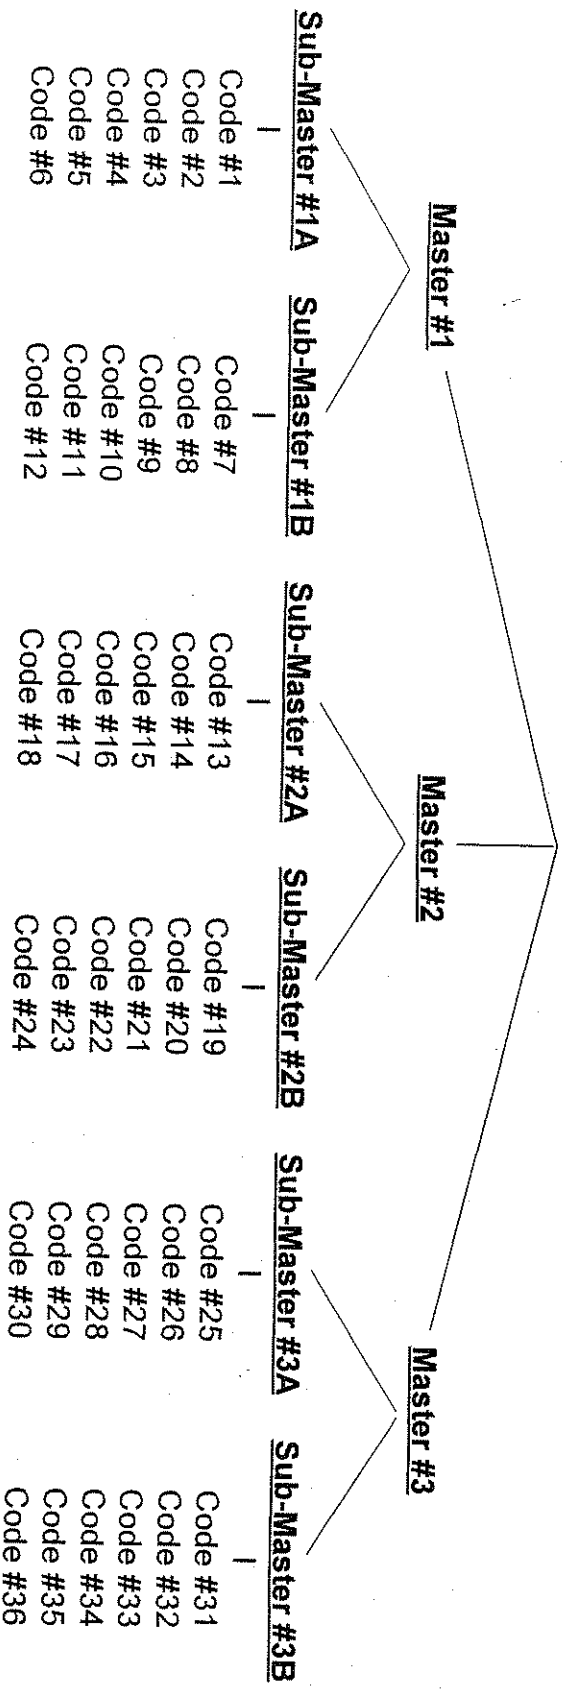

Pin lock only! (not Disc!)

Sample GM chart

Grand Master

Compox's Largest Grand Master Key Charts

Chart Name	No. of Masters	No. of Changes per Master
GM2	35	13 - 17 changes per sub-master key
GM110	36	22 additional masters that are not sub-master keyed for a grand total of 57 master keys
GM300	23	
GM2-A	25	