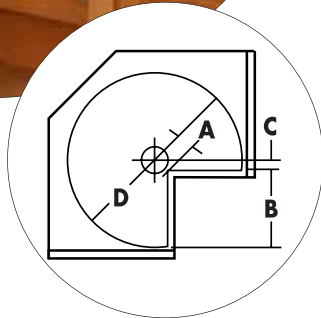

## Polymer Kidney-Shaped Lazy Susans

STOCK #	A	B	C	D	POST HEIGHT RANGES	SHELF DIA.	SUGG. LIST
<b>STANDARD PACK**</b>							
<b>Bottom Mount</b>							
PKN18S-W	1-1/4"	8"	7/8"	18"	18"	18"	43.12
PKN18S-BI	1-1/4"	8"	7/8"	18"	18"	18"	43.12
PKN24S-W	2-1/4"	10-1/4"	1-5/8"	24"	18"	24"	58.14
PKN24S-BI	2-1/4"	10-1/4"	1-5/8"	24"	18"	24"	58.14
<b>Top/Bottom Mount</b>							
PKN18ST-W	1-1/4"	8"	7/8"	18"	25-1/2" to 31-1/2"	18"	43.12
PKN18ST-BI	1-1/4"	8"	7/8"	18"	25-1/2" to 31-1/2"	18"	43.12
PKN24ST-W	2-1/4"	10-1/4"	1-5/8"	24"	25-1/2" to 31-1/2"	24"	58.14
PKN24ST-BI	2-1/4"	10-1/4"	1-5/8"	24"	25-1/2" to 31-1/2"	24"	58.14
PKN28ST-W	4-1/4"	10-5/8"	3"	28"	25-1/2" to 31-1/2"	28"	75.23
PKN28ST-BI	4-1/4"	10-5/8"	3"	28"	25-1/2" to 31-1/2"	28"	75.23
PKN32ST-W	6-1/4"	10-7/8"	4-7/16"	32"	25-1/2" to 31-1/2"	32"	88.14
PKN32ST-BI	6-1/4"	10-7/8"	4-7/16"	32"	25-1/2" to 31-1/2"	32"	88.14

\*\*Includes two polymer kidney-shaped lazy susan shelves.

STOCK #	A	B	C	D	POST HEIGHT RANGES	SHELF DIA.	SUGG. LIST
<b>BULK PACK***</b>							
<b>Bottom Mount</b>							
PKN18SB-W	1-1/4"	8"	7/8"	18"	18"	18"	43.12
PKN18SB-BI	1-1/4"	8"	7/8"	18"	18"	18"	43.12
PKN24SB-W	2-1/4"	10-1/4"	1-5/8"	24"	18"	24"	58.14
PKN24SB-BI	2-1/4"	10-1/4"	1-5/8"	24"	18"	24"	58.14
<b>Top/Bottom Mount</b>							
PKN18SBT-W	1-1/4"	8"	7/8"	18"	25-1/2" to 31-1/2"	18"	43.12
PKN18SBT-BI	1-1/4"	8"	7/8"	18"	25-1/2" to 31-1/2"	18"	43.12
PKN24SBT-W	2-1/4"	10-1/4"	1-5/8"	24"	25-1/2" to 31-1/2"	24"	58.14
PKN24SBT-BI	2-1/4"	10-1/4"	1-5/8"	24"	25-1/2" to 31-1/2"	24"	58.14
PKN28SBT-W	4-1/4"	10-5/8"	3"	28"	25-1/2" to 31-1/2"	28"	75.23
PKN28SBT-BI	4-1/4"	10-5/8"	3"	28"	25-1/2" to 31-1/2"	28"	75.23
PKN32SBT-W	6-1/4"	10-7/8"	4-7/16"	32"	25-1/2" to 31-1/2"	32"	88.14
PKN32SBT-BI	6-1/4"	10-7/8"	4-7/16"	32"	25-1/2" to 31-1/2"	32"	88.14