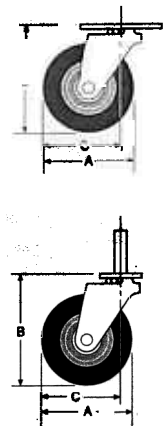

A Wheel Dia. (inches)	Approximate Tread Width (inches)	Caster Capacity (pounds)	Wheel Bearing Type	B Height (inches)	C Swivel Radius* (inches)	Approximate Weight (pounds)	Swivel Caster Part No.	Rigid Caster Part No.
SERIES 1F58 SWIVEL AND 1F53 RIGID PLATE CASTERS								
CUSHIONEX SUPREME DUAL WHEEL								
2	13/16 ea.	150	Delrin	2-7/8	1-7/8	1-1/2	1F58027040001**	1F53027040001**
2-1/2	13/16 ea.	175	Delrin	3-7/16	2-7/32	1-3/4	1F58077040001**	1F53077040001**
3	13/16 ea.	250	Delrin	3-7/8	2-1/4	1-3/4	1F58037040001**	1F53037040001**
SPARTAN SUPREME DUAL WHEEL								
2	13/16 ea.	200	Delrin	2-7/8	1-7/8	1-1/2	1F58027090001**	1F53027090001**
2-1/2	13/16 ea.	300	Delrin	3-7/16	2-7/32	1-3/4	1F58077090001**	1F53077090001**
3	13/16 ea.	350	Delrin	3-7/8	2-1/4	1-3/4	1F58037090001**	1F53037090001**
DURAFUAM SINGLE WHEEL								
2-1/2	1-3/4	300	Plain	3-7/16	2-7/32	1-1/2	1F58070270001**	1F53078270001**
3	1-3/4	350	Sintered	3-7/8	2-1/4	1-1/2	1F58030270001**	1F53030270001**
3	1-3/4	350	Roller	3-7/8	2-1/4	1-1/2	1F58034270001**	1F53034270001**
DURATEX SINGLE WHEEL								
2-1/2	1-3/4	300	Roller	3-7/16	2-7/32	1-3/4	1F58074060001**	1F53074060001**
2-5/8	1-3/4	350	Roller	3-1/2	2-1/4	1-3/4	1F58014060001**	1F53014060001**
3	1-3/4	350	Roller	3-7/8	2-1/4	2	1F58034060001**	1F53034060001**
3	1-3/4	500	Roller	3-7/8	2-1/4	2-1/4	1F5803438HD01**	1F5303438HD01**
SERIES 1F59 SWIVEL STEM CASTERS								
CUSHIONEX SUPREME DUAL WHEEL								
2	13/16 ea.	150	Delrin	2-3/4	1-7/8	1-1/2	1F59027040001**	
2-1/2	13/16 ea.	175	Delrin	3-5/16	2-7/32	1-3/4	1F59077040001**	
3	13/16 ea.	250	Delrin	3-3/4	2-1/4	1-3/4	1F59037040001**	
SPARTAN SUPREME DUAL WHEEL								
2	13/16 ea.	200	Delrin	2-3/4	1-7/8	1-1/2	1F59027090001**	
2-1/2	13/16 ea.	300	Delrin	3-5/16	2-7/32	1-3/4	1F59077090001**	
3	13/16 ea.	350	Delrin	3-3/4	2-1/4	1-3/4	1F59037090001**	
DURAFUAM SINGLE WHEEL								
3	1-3/4	350	Sintered	3-3/4	2-1/4	1-1/2	1F59030270001**	
3	1-3/4	350	Roller	3-3/4	2-1/4	1-1/2	1F59034270001**	
DURATEX SINGLE WHEEL								
2-1/2	1-3/4	300	Roller	3-5/16	2-7/32	1-3/4	1F59074060001**	
2-5/8	1-3/4	350	Roller	3-3/8	2-1/4	1-3/4	1F59014060001**	
3	1-3/4	350	Roller	3-3/4	2-1/4	2	1F59034060001**	
3	1-3/4	500	Roller	3-3/4	2-1/4	2-1/4	1F5903438HD01**	

** NOTE: For your plate or stem choice, replace ** in part number with plate or stem code number shown in top plate or stem choices.

For options and ordering, call 1-800-558-0117