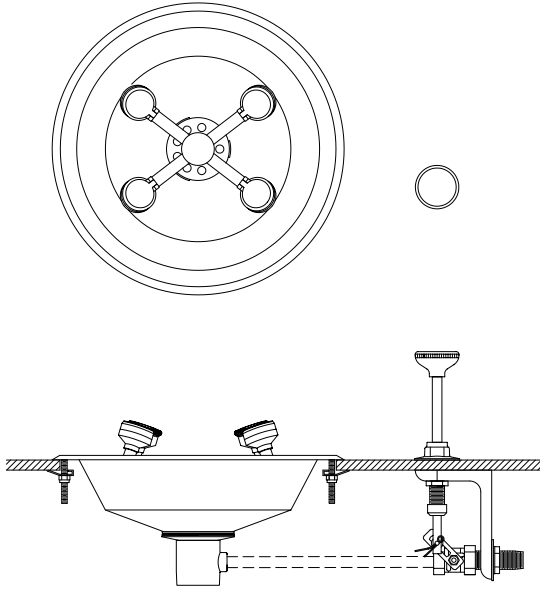

Wall-mount

- 6059 – Gooseneck, nozzle, 6" radius
- 6060 – Gooseneck, nozzle, 8" radius
- 6061 – Gooseneck, aerator, 6" radius
- 6062 – Gooseneck, aerator, 8" radius
- 6063 – Vacuum breaker spout, nozzle, 6" radius
- 6064 – Vacuum breaker spout, nozzle, 8" radius
- 6065 – Vacuum breaker spout, aspirator, 6" radius
- 6066 – Vacuum breaker spout, aspirator, 8" radius

Casework Plumbing Fixtures

For more complete information on plumbing fixtures and accessories, please contact your local distributor.

Safety Station Shower & Eyewash Combination

6234 – with free-standing shower

Emergency Shower

6235 – with 1' l.p.s stay-open ball valve, pull rod and handle

Counter Mounted Eyewash Fixture

6208 – with two soft-stream heads

Casework Plumbing Fixtures

For more complete information on plumbing fixtures and accessories, please contact your local distributor.

Deck-mount Eyewash Fixture

6207 – with two soft-stream heads and push-to-operate ball valve

Deck-mount Eye/Face Wash

6209 – with Delrin soft-spray head