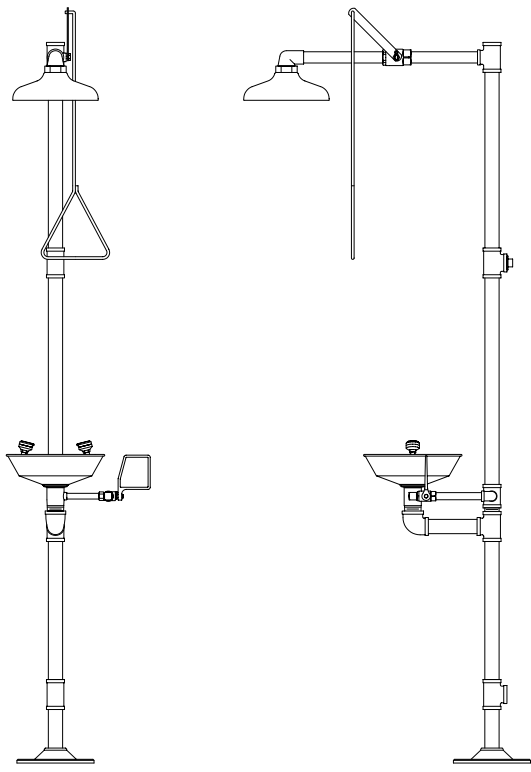

Deck-mount

- 6000 – Single post
- 6001 – Double post, 90°
- 6002 – Double post, 180°
- 6003 – Triple post
- 6004 – Quad post

Wall-mount

- 6005 – Single flange
- 6006 – Wye flange

Single Water Faucets

Rigid/Swivel gooseneck
All forge brass body w/chrome finish
Renewable stainless steel seat

Deck-mount

- 6051 – Gooseneck, nozzle, 6" radius
- 6052 – Gooseneck, nozzle, 8" radius
- 6053 – Gooseneck, aerator, 6" radius
- 6054 – Gooseneck, aerator, 8" radius
- 6055 – Vacuum breaker spout, nozzle, 6" radius
- 6056 – Vacuum breaker spout, nozzle, 8" radius
- 6057 – Vacuum breaker spout, aspirator, 6" radius
- 6058 – Vacuum breaker spout, aspirator, 8" radius

Wall-mount

- 6059 – Gooseneck, nozzle, 6" radius
- 6060 – Gooseneck, nozzle, 8" radius
- 6061 – Gooseneck, aerator, 6" radius
- 6062 – Gooseneck, aerator, 8" radius
- 6063 – Vacuum breaker spout, nozzle, 6" radius
- 6064 – Vacuum breaker spout, nozzle, 8" radius
- 6065 – Vacuum breaker spout, aspirator, 6" radius
- 6066 – Vacuum breaker spout, aspirator, 8" radius

Casework Plumbing Fixtures

For more complete information on plumbing fixtures and accessories, please contact your local distributor.

Safety Station Shower & Eyewash Combination

6234 – with free-standing shower