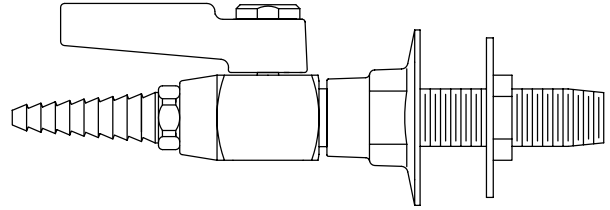

Casework Plumbing Fixtures

For more complete information on plumbing fixtures and accessories, please contact your local distributor.

Ball Valve Hose Cocks

Rated to maximum 75 PSI working pressure
CSA Approved

Deck-mount

- 6000 – Single post
- 6001 – Double post, 90°
- 6002 – Double post, 180°
- 6003 – Triple post
- 6004 – Quad post

Wall-mount

- 6005 – Single flange
- 6006 – Wye flange

Single Water Faucets

Rigid/Swivel gooseneck
All forge brass body w/chrome finish
Renewable stainless steel seat