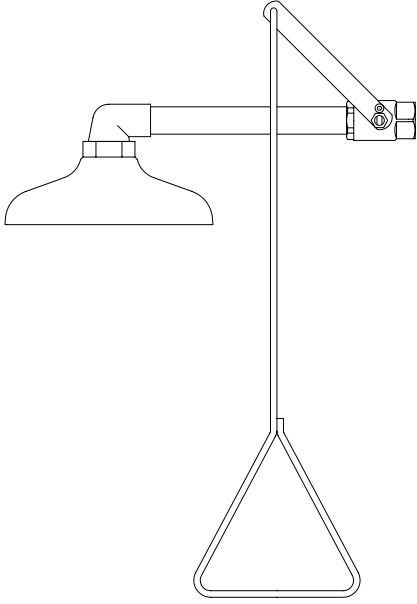

Deck-mount

- 6000 – Single post
- 6001 – Double post, 90°
- 6002 – Double post, 180°
- 6003 – Triple post
- 6004 – Quad post

Wall-mount

- 6005 – Single flange
- 6006 – Wye flange

Single Water Faucets

Rigid/Swivel gooseneck
All forge brass body w/chrome finish
Renewable stainless steel seat

Wall-mount

- 6059 – Gooseneck, nozzle, 6" radius
- 6060 – Gooseneck, nozzle, 8" radius
- 6061 – Gooseneck, aerator, 6" radius
- 6062 – Gooseneck, aerator, 8" radius
- 6063 – Vacuum breaker spout, nozzle, 6" radius
- 6064 – Vacuum breaker spout, nozzle, 8" radius
- 6065 – Vacuum breaker spout, aspirator, 6" radius
- 6066 – Vacuum breaker spout, aspirator, 8" radius

Casework Plumbing Fixtures

For more complete information on plumbing fixtures and accessories, please contact your local distributor.

Safety Station Shower & Eyewash Combination

6234 – with free-standing shower

Emergency Shower

6235 – with 1' l.p.s stay-open ball valve, pull rod and handle

Counter Mounted Eyewash Fixture

6208 – with two soft-stream heads

Casework Plumbing Fixtures

For more complete information on plumbing fixtures and accessories, please contact your local distributor.