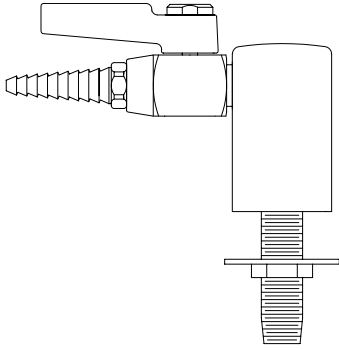

Wall-mount

6112 – Gooseneck, nozzle, 6" radius
6113 – Gooseneck, nozzle, 8" radius
6114 – Gooseneck, aerator, 6" radius
6115 – Gooseneck, aerator, 8" radius
6116 – Vacuum breaker spout, nozzle, 6" radius
6117 – Vacuum breaker spout, nozzle, 8" radius
6118 – Vacuum breaker spout, aspirator, 6" radius
6119 – Vacuum breaker spout, aspirator, 8" radius

Casework Plumbing Fixtures

For more complete information on plumbing fixtures and accessories, please contact your local distributor.

Ball Valve Hose Cocks

Rated to maximum 75 PSI working pressure
CSA Approved

Deck-mount

- 6000 – Single post
- 6001 – Double post, 90°
- 6002 – Double post, 180°
- 6003 – Triple post
- 6004 – Quad post

Wall-mount

- 6005 – Single flange
- 6006 – Wye flange

Single Water Faucets

Rigid/Swivel gooseneck
All forge brass body w/chrome finish
Renewable stainless steel seat