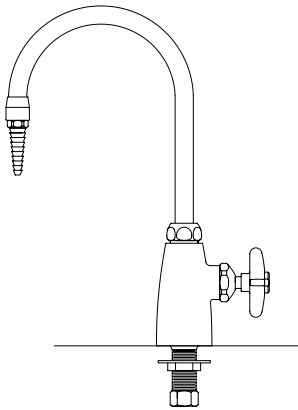

Casework Plumbing Fixtures

For more complete information on plumbing fixtures and accessories, please contact your local distributor.

Ball Valve Hose Cocks

Rated to maximum 75 PSI working pressure
CSA Approved

Deck-mount

- 6000 – Single post
- 6001 – Double post, 90°
- 6002 – Double post, 180°
- 6003 – Triple post
- 6004 – Quad post

Wall-mount

- 6005 – Single flange
- 6006 – Wye flange

Single Water Faucets

Rigid/Swivel gooseneck
All forge brass body w/chrome finish
Renewable stainless steel seat

Deck-mount

- 6051 – Gooseneck, nozzle, 6" radius
- 6052 – Gooseneck, nozzle, 8" radius
- 6053 – Gooseneck, aerator, 6" radius
- 6054 – Gooseneck, aerator, 8" radius
- 6055 – Vacuum breaker spout, nozzle, 6" radius
- 6056 – Vacuum breaker spout, nozzle, 8" radius
- 6057 – Vacuum breaker spout, aspirator, 6" radius
- 6058 – Vacuum breaker spout, aspirator, 8" radius