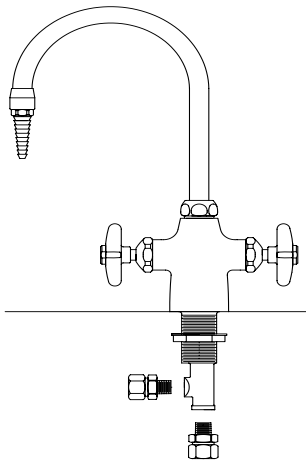

Distilled Water Faucets

Engineered to keep distilled water pure
Operates at a maximum 50 PSI working pressure

Deck-mount

6100 – 6" radius
6101 – 8" radius

Wall-mount

6102 – 6" radius
6103 – 8" radius

Mixing Faucets

Rigid/swivel gooseneck
All forge brass body w/chrome finish
Renewable stainless steel seats

Deck-mount

6104 – Gooseneck, nozzle, 6" radius
6105 – Gooseneck, nozzle, 8" radius
6106 – Gooseneck, aerator, 6" radius
6107 – Gooseneck, aerator, 8" radius
6108 – Vacuum breaker spout, nozzle, 6" radius
6109 – Vacuum breaker spout, nozzle, 8" radius
6110 – Vacuum breaker spout, aspirator, 6" radius
6111 – Vacuum breaker spout, aspirator, 8" radius

Casework Plumbing Fixtures

For more complete information on plumbing fixtures and accessories, please contact your local distributor.

Ball Valve Hose Cocks

Rated to maximum 75 PSI working pressure
CSA Approved

Deck-mount Eyewash Fixture

6207 – with two soft-stream heads and push-to-operate ball valve

Deck-mount Eye/Face Wash

6209 – with Delrin soft-spray head