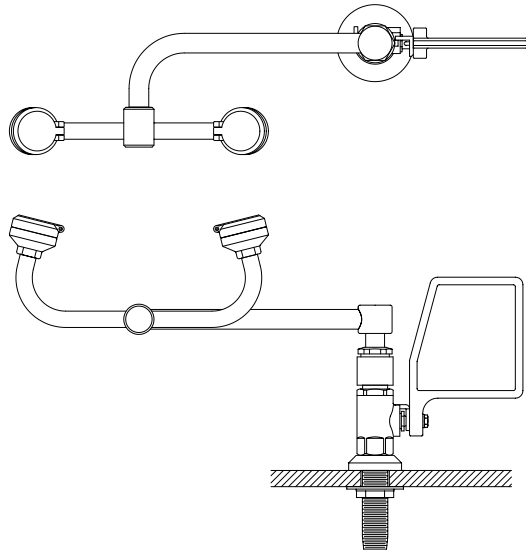

Deck-mount

- 6000 – Single post
- 6001 – Double post, 90°
- 6002 – Double post, 180°
- 6003 – Triple post
- 6004 – Quad post

Wall-mount

- 6005 – Single flange
- 6006 – Wye flange

Single Water Faucets

Rigid/Swivel gooseneck
All forge brass body w/chrome finish
Renewable stainless steel seat

Casework Plumbing Fixtures

For more complete information on plumbing fixtures and accessories, please contact your local distributor.

Safety Station Shower & Eyewash Combination

6234 – with free-standing shower

Emergency Shower

6235 – with 1' l.p.s stay-open ball valve, pull rod and handle

Counter Mounted Eyewash Fixture

6208 – with two soft-stream heads

Casework Plumbing Fixtures

For more complete information on plumbing fixtures and accessories, please contact your local distributor.

Deck-mount Eyewash Fixture

6207 – with two soft-stream heads and push-to-operate ball valve

Deck-mount Eye/Face Wash

6209 – with Delrin soft-spray head