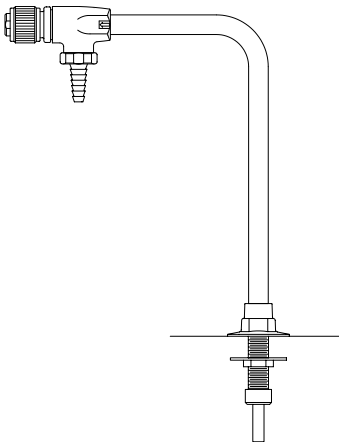

Distilled Water Faucets

Engineered to keep distilled water pure
Operates at a maximum 50 PSI working pressure

Deck-mount

6100 – 6" radius
6101 – 8" radius

Wall-mount

6102 – 6" radius
6103 – 8" radius

Mixing Faucets

Rigid/swivel gooseneck
All forge brass body w/chrome finish
Renewable stainless steel seats

Deck-mount

6104 – Gooseneck, nozzle, 6" radius
6105 – Gooseneck, nozzle, 8" radius
6106 – Gooseneck, aerator, 6" radius
6107 – Gooseneck, aerator, 8" radius
6108 – Vacuum breaker spout, nozzle, 6" radius
6109 – Vacuum breaker spout, nozzle, 8" radius
6110 – Vacuum breaker spout, aspirator, 6" radius
6111 – Vacuum breaker spout, aspirator, 8" radius

Casework Plumbing Fixtures

For more complete information on plumbing fixtures and accessories, please contact your local distributor.

Ball Valve Hose Cocks

Rated to maximum 75 PSI working pressure
CSA Approved

Deck-mount

- 6000 – Single post
- 6001 – Double post, 90°
- 6002 – Double post, 180°
- 6003 – Triple post
- 6004 – Quad post

Wall-mount

- 6005 – Single flange
- 6006 – Wye flange

Single Water Faucets

Rigid/Swivel gooseneck
All forge brass body w/chrome finish
Renewable stainless steel seat