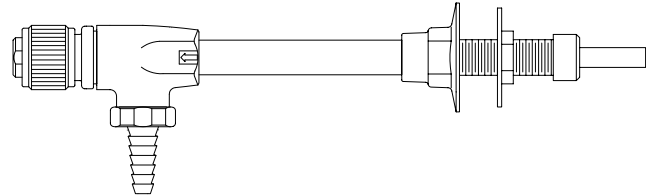

Distilled Water Faucets

Engineered to keep distilled water pure
Operates at a maximum 50 PSI working pressure

Deck-mount

6100 – 6" radius
6101 – 8" radius

Wall-mount

6102 – 6" radius
6103 – 8" radius

Mixing Faucets

Rigid/swivel gooseneck
All forge brass body w/chrome finish
Renewable stainless steel seats

Deck-mount

6104 – Gooseneck, nozzle, 6" radius
6105 – Gooseneck, nozzle, 8" radius
6106 – Gooseneck, aerator, 6" radius
6107 – Gooseneck, aerator, 8" radius
6108 – Vacuum breaker spout, nozzle, 6" radius
6109 – Vacuum breaker spout, nozzle, 8" radius
6110 – Vacuum breaker spout, aspirator, 6" radius
6111 – Vacuum breaker spout, aspirator, 8" radius

Casework Plumbing Fixtures

For more complete information on plumbing fixtures and accessories, please contact your local distributor.

Ball Valve Hose Cocks

Rated to maximum 75 PSI working pressure
CSA Approved

Deck-mount

- 6000 – Single post
- 6001 – Double post, 90°
- 6002 – Double post, 180°
- 6003 – Triple post
- 6004 – Quad post

Wall-mount

- 6005 – Single flange
- 6006 – Wye flange

Single Water Faucets

Rigid/Swivel gooseneck
All forge brass body w/chrome finish
Renewable stainless steel seat