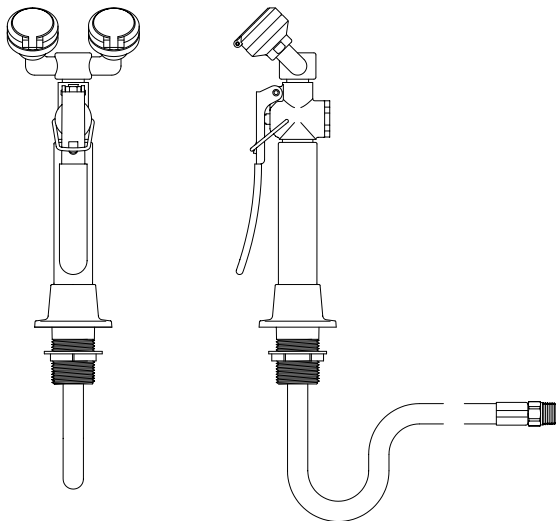

Deck-mount

- 6000 – Single post
- 6001 – Double post, 90°
- 6002 – Double post, 180°
- 6003 – Triple post
- 6004 – Quad post

Wall-mount

- 6005 – Single flange
- 6006 – Wye flange

Single Water Faucets

Rigid/Swivel gooseneck
All forge brass body w/chrome finish
Renewable stainless steel seat

Casework Plumbing Fixtures

For more complete information on plumbing fixtures and accessories, please contact your local distributor.

Safety Station Shower & Eyewash Combination

6234 – with free-standing shower

Emergency Shower

6235 – with 1' l.p.s stay-open ball valve, pull rod and handle

Counter Mounted Eyewash Fixture

6208 – with two soft-stream heads

Casework Plumbing Fixtures

For more complete information on plumbing fixtures and accessories, please contact your local distributor.

Deck-mount Eyewash Fixture

6207 – with two soft-stream heads and push-to-operate ball valve

Deck-mount Eye/Face Wash

6209 – with Delrin soft-spray head