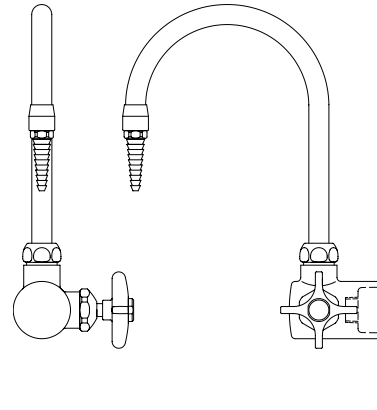

Casework Plumbing Fixtures

For more complete information on plumbing fixtures and accessories, please contact your local distributor.

Ball Valve Hose Cocks

Rated to maximum 75 PSI working pressure
CSA Approved

Deck-mount

- 6000 – Single post
- 6001 – Double post, 90°
- 6002 – Double post, 180°
- 6003 – Triple post
- 6004 – Quad post

Wall-mount

- 6005 – Single flange
- 6006 – Wye flange

Single Water Faucets

Rigid/Swivel gooseneck
All forge brass body w/chrome finish
Renewable stainless steel seat

Deck-mount

- 6051 – Gooseneck, nozzle, 6" radius
- 6052 – Gooseneck, nozzle, 8" radius
- 6053 – Gooseneck, aerator, 6" radius
- 6054 – Gooseneck, aerator, 8" radius
- 6055 – Vacuum breaker spout, nozzle, 6" radius
- 6056 – Vacuum breaker spout, nozzle, 8" radius
- 6057 – Vacuum breaker spout, aspirator, 6" radius
- 6058 – Vacuum breaker spout, aspirator, 8" radius

Deck-mount Eyewash Fixture

6207 – with two soft-stream heads and push-to-operate ball valve

Deck-mount Eye/Face Wash

6209 – with Delrin soft-spray head