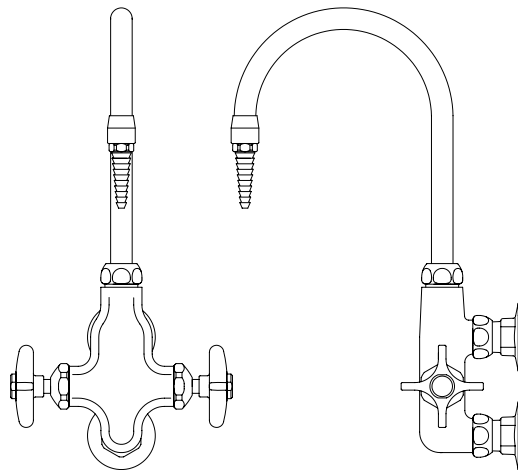

Distilled Water Faucets

Engineered to keep distilled water pure
Operates at a maximum 50 PSI working pressure

Deck-mount

6100 – 6" radius
6101 – 8" radius

Wall-mount

6102 – 6" radius
6103 – 8" radius

Mixing Faucets

Rigid/swivel gooseneck
All forge brass body w/chrome finish
Renewable stainless steel seats

Deck-mount

6104 – Gooseneck, nozzle, 6" radius
6105 – Gooseneck, nozzle, 8" radius
6106 – Gooseneck, aerator, 6" radius
6107 – Gooseneck, aerator, 8" radius
6108 – Vacuum breaker spout, nozzle, 6" radius
6109 – Vacuum breaker spout, nozzle, 8" radius
6110 – Vacuum breaker spout, aspirator, 6" radius
6111 – Vacuum breaker spout, aspirator, 8" radius

Casework Plumbing Fixtures

For more complete information on plumbing fixtures and accessories, please contact your local distributor.

Ball Valve Hose Cocks

Rated to maximum 75 PSI working pressure
CSA Approved

Deck-mount Eyewash Fixture

6207 – with two soft-stream heads and push-to-operate ball valve

Deck-mount Eye/Face Wash

6209 – with Delrin soft-spray head