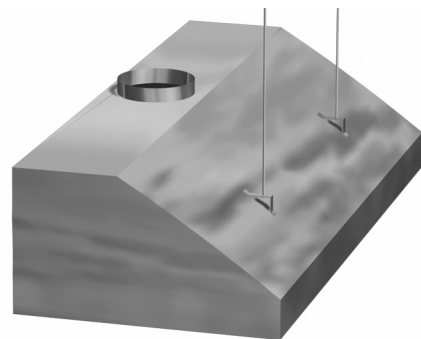

**\*Standard ceiling hung hoods are 18" in height and 48" deep at base.**

<b>C100-36S</b>	36" Ceiling Hung Canopy	304 Stainless
<b>C100-48S</b>	48" Ceiling Hung Canopy	304 Stainless
<b>C100-60S</b>	60" Ceiling Hung Canopy	304 Stainless
<b>C100-72S</b>	72" Ceiling Hung Canopy	304 Stainless
<b>C100-36P</b>	36" Ceiling Hung Canopy	Painted
<b>C100-48P</b>	48" Ceiling Hung Canopy	Painted
<b>C100-60P</b>	60" Ceiling Hung Canopy	Painted
<b>C100-72P</b>	72" Ceiling Hung Canopy	Painted

**\*Standard wall mount hoods are 18" in height and 24" deep at base.**

<b>C200-36S</b>	36" Wall Mount Canopy	304 Stainless
<b>C200-48S</b>	48" Wall Mount Canopy	304 Stainless
<b>C200-60S</b>	60" Wall Mount Canopy	304 Stainless
<b>C200-72S</b>	72" Wall Mount Canopy	304 Stainless
<b>C200-36P</b>	36" Wall Mount Canopy	Painted
<b>C200-48P</b>	48" Wall Mount Canopy	Painted
<b>C200-60P</b>	60" Wall Mount Canopy	Painted
<b>C200-72P</b>	72" Wall Mount Canopy	Painted

**Ceiling Hung Canopy Hood**

**Wall Mount Canopy Hood**

**This page was intentionally left blank.**