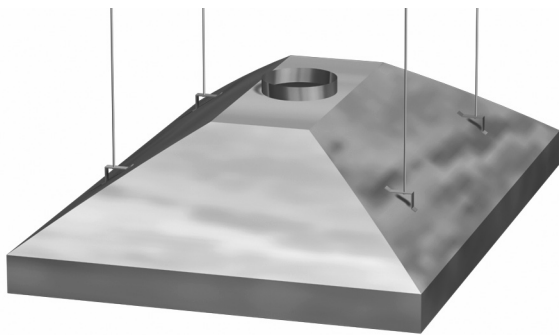

**\*Standard ceiling hung hoods are 18" in height and 48" deep at base.**

<b>C100-36S</b>	36" Ceiling Hung Canopy	304 Stainless
<b>C100-48S</b>	48" Ceiling Hung Canopy	304 Stainless
<b>C100-60S</b>	60" Ceiling Hung Canopy	304 Stainless
<b>C100-72S</b>	72" Ceiling Hung Canopy	304 Stainless
<b>C100-36P</b>	36" Ceiling Hung Canopy	Painted
<b>C100-48P</b>	48" Ceiling Hung Canopy	Painted
<b>C100-60P</b>	60" Ceiling Hung Canopy	Painted
<b>C100-72P</b>	72" Ceiling Hung Canopy	Painted

**\*Standard wall mount hoods are 18" in height and 24" deep at base.**

<b>C200-36S</b>	36" Wall Mount Canopy	304 Stainless
<b>C200-48S</b>	48" Wall Mount Canopy	304 Stainless
<b>C200-60S</b>	60" Wall Mount Canopy	304 Stainless
<b>C200-72S</b>	72" Wall Mount Canopy	304 Stainless
<b>C200-36P</b>	36" Wall Mount Canopy	Painted
<b>C200-48P</b>	48" Wall Mount Canopy	Painted
<b>C200-60P</b>	60" Wall Mount Canopy	Painted
<b>C200-72P</b>	72" Wall Mount Canopy	Painted

**Ceiling Hung Canopy Hood**

**Wall Mount Canopy Hood**

**This page was intentionally left blank.**