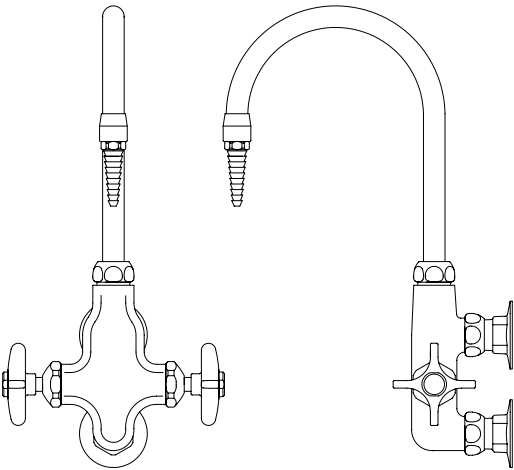

Distilled Water Faucets

Engineered to keep distilled water pure
Operates at a maximum 50 PSI working pressure

Deck-mount

- 6100 – 6" radius
- 6101 – 8" radius

Wall-mount

- 6102 – 6" radius
- 6103 – 8" radius

Mixing Faucets

Rigid/swivel gooseneck
All forge brass body w/chrome finish
Renewable stainless steel seats

Deck-mount

- 6104 – Gooseneck, nozzle, 6" radius
- 6105 – Gooseneck, nozzle, 8" radius
- 6106 – Gooseneck, aerator, 6" radius
- 6107 – Gooseneck, aerator, 8" radius
- 6108 – Vacuum breaker spout, nozzle, 6" radius
- 6109 – Vacuum breaker spout, nozzle, 8" radius
- 6110 – Vacuum breaker spout, aspirator, 6" radius
- 6111 – Vacuum breaker spout, aspirator, 8" radius

Casework Plumbing Fixtures

For more complete information on plumbing fixtures and accessories, please contact your local distributor.

Ball Valve Hose Cocks

Rated to maximum 75 PSI working pressure
CSA Approved

Deck-mount Eyewash Fixture

6207 – with two soft-stream heads and push-to-operate ball valve

Deck-mount Eye/Face Wash

6209 – with Delrin soft-spray head