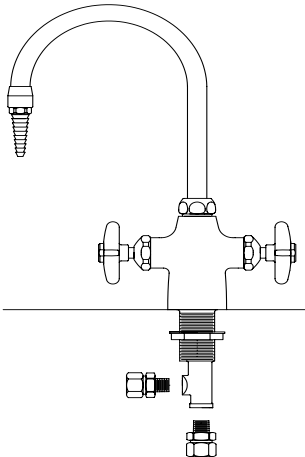

Distilled Water Faucets

Engineered to keep distilled water pure
Operates at a maximum 50 PSI working pressure

Deck-mount

- 6100 – 6" radius
- 6101 – 8" radius

Wall-mount

- 6102 – 6" radius
- 6103 – 8" radius

Mixing Faucets

Rigid/swivel gooseneck
All forge brass body w/chrome finish
Renewable stainless steel seats

Deck-mount

- 6104 – Gooseneck, nozzle, 6" radius
- 6105 – Gooseneck, nozzle, 8" radius
- 6106 – Gooseneck, aerator, 6" radius
- 6107 – Gooseneck, aerator, 8" radius
- 6108 – Vacuum breaker spout, nozzle, 6" radius
- 6109 – Vacuum breaker spout, nozzle, 8" radius
- 6110 – Vacuum breaker spout, aspirator, 6" radius
- 6111 – Vacuum breaker spout, aspirator, 8" radius

Casework Plumbing Fixtures

For more complete information on plumbing fixtures and accessories, please contact your local distributor.

Ball Valve Hose Cocks

Rated to maximum 75 PSI working pressure
CSA Approved

Deck-mount Eyewash Fixture

6207 – with two soft-stream heads and push-to-operate ball valve

Deck-mount Eye/Face Wash

6209 – with Delrin soft-spray head