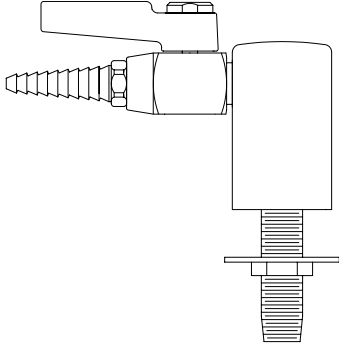

Mixing Faucets

Rigid/swivel gooseneck
All forge brass body w/chrome finish
Renewable stainless steel seats

Deck-mount

- 6104 – Gooseneck, nozzle, 6" radius
- 6105 – Gooseneck, nozzle, 8" radius
- 6106 – Gooseneck, aerator, 6" radius
- 6107 – Gooseneck, aerator, 8" radius
- 6108 – Vacuum breaker spout, nozzle, 6" radius
- 6109 – Vacuum breaker spout, nozzle, 8" radius
- 6110 – Vacuum breaker spout, aspirator, 6" radius
- 6111 – Vacuum breaker spout, aspirator, 8" radius

Wall-mount

- 6112 – Gooseneck, nozzle, 6" radius
- 6113 – Gooseneck, nozzle, 8" radius
- 6114 – Gooseneck, aerator, 6" radius
- 6115 – Gooseneck, aerator, 8" radius
- 6116 – Vacuum breaker spout, nozzle, 6" radius
- 6117 – Vacuum breaker spout, nozzle, 8" radius
- 6118 – Vacuum breaker spout, aspirator, 6" radius
- 6119 – Vacuum breaker spout, aspirator, 8" radius

Casework Plumbing Fixtures

For more complete information on plumbing fixtures and accessories, please contact your local distributor.

Ball Valve Hose Cocks

Rated to maximum 75 PSI working pressure
CSA Approved

Deck-mount

- 6000 – Single post
- 6001 – Double post, 90°
- 6002 – Double post, 180°
- 6003 – Triple post
- 6004 – Quad post

Wall-mount

- 6005 – Single flange
- 6006 – Wye flange

Single Water Faucets

Rigid/Swivel gooseneck
All forge brass body w/chrome finish
Renewable stainless steel seat