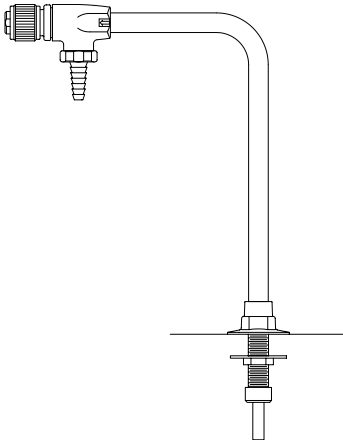

Distilled Water Faucets

Engineered to keep distilled water pure
Operates at a maximum 50 PSI working pressure

Deck-mount

- 6100 – 6" radius
- 6101 – 8" radius

Wall-mount

- 6102 – 6" radius
- 6103 – 8" radius

Mixing Faucets

Rigid/swivel gooseneck
All forge brass body w/chrome finish
Renewable stainless steel seats

Deck-mount

- 6104 – Gooseneck, nozzle, 6" radius
- 6105 – Gooseneck, nozzle, 8" radius
- 6106 – Gooseneck, aerator, 6" radius
- 6107 – Gooseneck, aerator, 8" radius
- 6108 – Vacuum breaker spout, nozzle, 6" radius
- 6109 – Vacuum breaker spout, nozzle, 8" radius
- 6110 – Vacuum breaker spout, aspirator, 6" radius
- 6111 – Vacuum breaker spout, aspirator, 8" radius

Casework Plumbing Fixtures

For more complete information on plumbing fixtures and accessories, please contact your local distributor.

Ball Valve Hose Cocks

Rated to maximum 75 PSI working pressure
CSA Approved