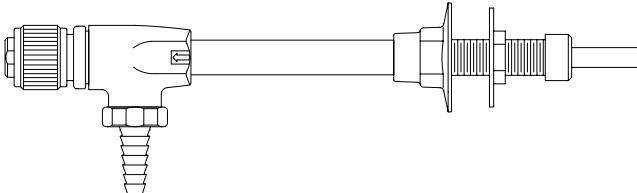

Distilled Water Faucets

Engineered to keep distilled water pure
Operates at a maximum 50 PSI working pressure

Deck-mount

- 6100 – 6" radius
- 6101 – 8" radius

Wall-mount

- 6102 – 6" radius
- 6103 – 8" radius

Mixing Faucets

Rigid/swivel gooseneck
All forge brass body w/chrome finish
Renewable stainless steel seats

Deck-mount

- 6104 – Gooseneck, nozzle, 6" radius
- 6105 – Gooseneck, nozzle, 8" radius
- 6106 – Gooseneck, aerator, 6" radius
- 6107 – Gooseneck, aerator, 8" radius
- 6108 – Vacuum breaker spout, nozzle, 6" radius
- 6109 – Vacuum breaker spout, nozzle, 8" radius
- 6110 – Vacuum breaker spout, aspirator, 6" radius
- 6111 – Vacuum breaker spout, aspirator, 8" radius

Casework Plumbing Fixtures

For more complete information on plumbing fixtures and accessories, please contact your local distributor.

Ball Valve Hose Cocks

Rated to maximum 75 PSI working pressure
CSA Approved

Deck-mount

- 6000 – Single post
- 6001 – Double post, 90°
- 6002 – Double post, 180°
- 6003 – Triple post
- 6004 – Quad post

Wall-mount

- 6005 – Single flange
- 6006 – Wye flange

Single Water Faucets

Rigid/Swivel gooseneck
All forge brass body w/chrome finish
Renewable stainless steel seat