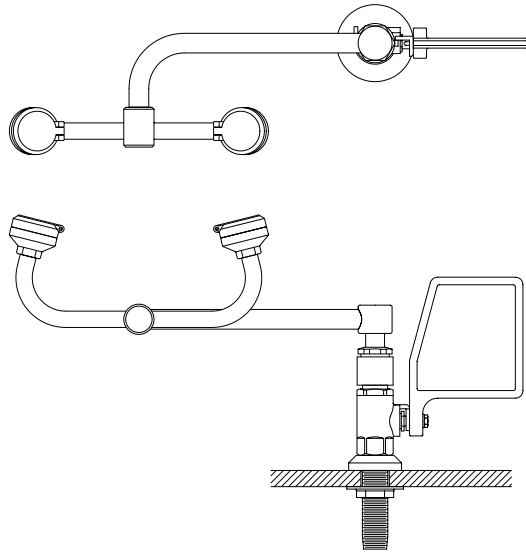

Deck-mount

- 6000 – Single post
- 6001 – Double post, 90°
- 6002 – Double post, 180°
- 6003 – Triple post
- 6004 – Quad post

Wall-mount

- 6005 – Single flange
- 6006 – Wye flange

Single Water Faucets

Rigid/Swivel gooseneck
All forge brass body w/chrome finish
Renewable stainless steel seat

Casework Plumbing Fixtures

For more complete information on plumbing fixtures and accessories, please contact your local distributor.

Safety Station Shower & Eyewash Combination

6234 – with free-standing shower

Emergency Shower

6235 – with 1' l.p.s stay-open ball valve, pull rod and handle

Counter Mounted Eyewash Fixture

6208 – with two soft-stream heads

Casework Plumbing Fixtures

For more complete information on plumbing fixtures and accessories, please contact your local distributor.

Deck-mount Eyewash Fixture

6207 – with two soft-stream heads and push-to-operate ball valve

Deck-mount Eye/Face Wash

6209 – with Delrin soft-spray head